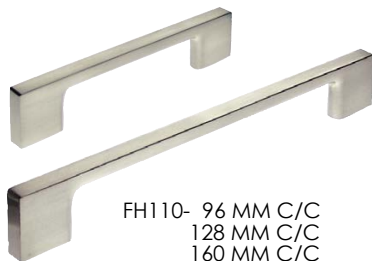

Cabinet Handles

FH110- 96 MM C/C
128 MM C/C
160 MM C/C
256 MM C/C