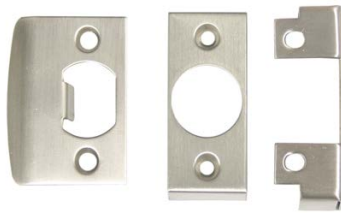

3: Residential Door Hardware

Guard Range (cont.)

Tiebolt Knobsets

Product Code	Description	Finish	Ctn qty	Pack	Price
G900SSV/T	Entrance Set	SS		VP	POA
G910SSV/T	Privacy Set	SS		VP	POA
G920SSV/T	Passage Set	SS		VP	POA

Residential Door Hardware
3.

Accessories

RB-KIT

Product Code	Description	Finish	Ctn qty	Pack	Price
RB KIT-SC	Rebate Kit with 'D' Strike	SC	1	BU	POA
RB KIT-PB	Rebate Kit with 'D' Strike	PB	1	BU	POA

TSP

TSP-SS	'T' Strike Plate-Zinc Alloy	SS	1	BU	POA
TSP-PB	'T' Strike Plate-Zinc Alloy	PB	1	BU	POA
TSP-CP	'T' Strike Plate-Zinc Alloy	CP	1	BU	POA
TSP-SSS	'T' Strike Plate-Stainless Steel	SS	1	BU	POA

DBSP

DBSP-SS	Strike Plate for Deadbolt	SS	1	BU	POA
DBSP-PB	Strike Plate for Deadbolt	PB	1	BU	POA
DBSP-AB	Strike Plate for Deadbolt	AB	1	BU	POA
DBSP-FB	Strike Plate for Deadbolt	FB	1	BU	POA

G-ETL/G-PL

G-ETL-SS	Guard 60/70mm Deadlocking Entry Latch (Cylindrical Type)	SS	1	BU	POA
G-ETL-PB	Guard 60/70mm Deadlocking Entry Latch (Cylindrical Type)	PB	1	BU	POA
G-ETL-FB	Guard 60/70mm Deadlocking Entry Latch (Cylindrical Type)	FB	1	BU	POA
G-PL-SS	Guard 60/70mm Spring Latch (Cylindrical Type)	SS	1	BU	POA
G-PL-PB	Guard 60/70mm Spring Latch (Cylindrical Type)	PB	1	BU	POA
G-PL-FB	Guard 60/70mm Spring Latch (Cylindrical Type)	FB	1	BU	POA