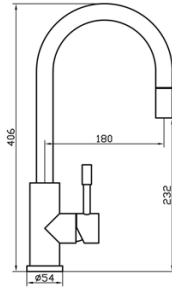

#### Lever Mixer

Product Code	Description	Finish	Ctn qty	Pack	Price
MX1371P-4.5L SS	Side Single-Lever Pull-Out Nozzle Mixer - 4.5 L Per M	SS	1/6	Box	POA
MX1371P-7.5L SS	Side Single-Lever Pull-Out Nozzle Mixer - 7.5 L Per M	SS	1/6	Box	POA

MX1381P-4.5 L SS	Round Top Single-Lever Pull Out Nozzle Mixer 4.5 L Per M	SS	1/6	Box	POA
MX1381P-7.5 L SS	Round Top Single-Lever Pull Out Nozzle Mixer 7.5 L Per M	SS	1/6	Box	POA

### Digital Door Viewer

Product Code	Description	Finish	Ctn qty	Pack	Price
DV8026	DIGITAL DOOR VIEWER WITH SILVER COLOUR FRAME	Silver	1/30	Box	POA

For Door Thickness 38 - 110mm  
 Fits Barrel Hole 14 - 22mm  
 View Angle 100 degree  
 Sensor 0.3 Mega Pixel CMOS  
 Colour LCD Screen 2.8" TFT  
 Indoor Monitor Size - 108 mm X 58 mm  
 Uses AAA Batteries X 2