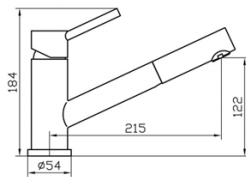

#### Lever Mixer

Product Code	Description	Finish	Ctn qty	Pack	Price
MX1371P-4.5L SS	Side Single-Lever Pull-Out Nozzle Mixer - 4.5 L Per M	SS	1/6	Box	POA
MX1371P-7.5L SS	Side Single-Lever Pull-Out Nozzle Mixer - 7.5 L Per M	SS	1/6	Box	POA

MX1381P-4.5 L SS	Round Top Single-Lever Pull Out Nozzle Mixer 4.5 L Per M	SS	1/6	Box	POA
MX1381P-7.5 L SS	Round Top Single-Lever Pull Out Nozzle Mixer 7.5 L Per M	SS	1/6	Box	POA

### Digital Door Viewer

Product Code	Description	Finish	Ctn qty	Pack	Price
DV8026	DIGITAL DOOR VIEWER WITH SILVER COLOUR FRAME	Silver	1/30	Box	POA

For Door Thickness 38 - 110mm  
 Fits Barrel Hole 14 - 22mm  
 View Angle 100 degree  
 Sensor 0.3 Mega Pixel CMOS  
 Colour LCD Screen 2.8" TFT  
 Indoor Monitor Size - 108 mm X 58 mm  
 Uses AAA Batteries X 2