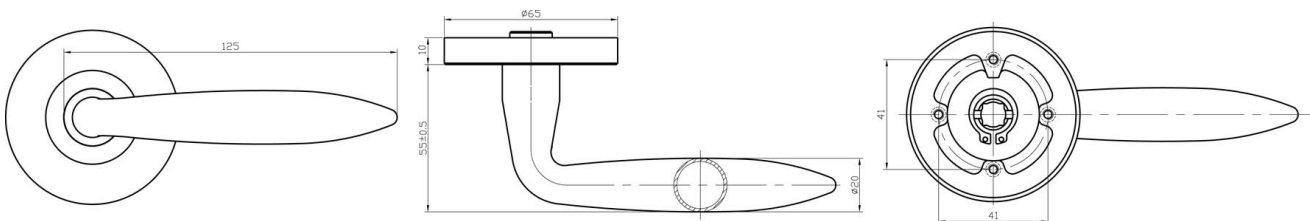

Product Code	Description	Finish	Ctn qty	Pack	Price
AA SD043-SS	LEVER HANDLE	SS	1/10	Box	POA
AA SD043-PSS	W/LARGE ROUND ROSE DIA.65x10MM	PSS	1/10	Box	POA
AA SD043/PRI SS	LEVER PRIVACY SET	SS	1/10	BOX	POA
AA SD043/PRI PSS	W/LARGE ROUND ROSE DIA.65x10MM	PSS	1/10	BOX	POA