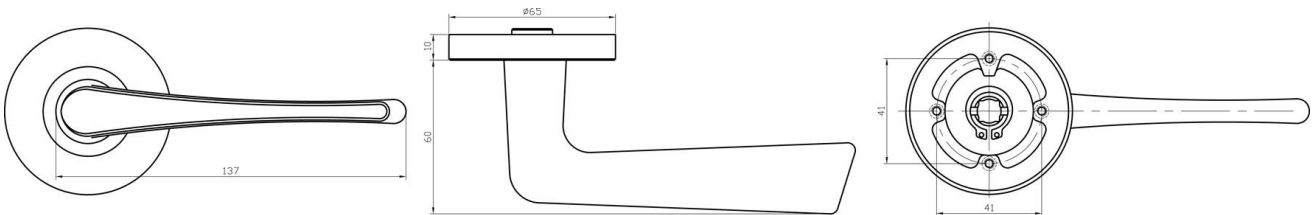

## DIE-CAST BASE DURABLE LEVER HANDLE - Large Rose 65mm

Lever sets are supplied less latch, so they can be matched with a suitable mortices lock or latch - sold separately

#### Lever Furniture

Product Code	Description	Finish	Ctn qty	Pack	Price
AA SD033-SS	LEVER HANDLE	SS	1/10	Box	POA
AA SD033-PSS	W/LARGE ROUND ROSE DIA.65x10MM	PSS	1/10	Box	POA
AA SD033/PRI SS	LEVER PRIVACY SET	SS	1/10	BOX	POA
AA SD033/PRI PSS	W/LARGE ROUND ROSE DIA.65x10MM	PSS	1/10	BOX	POA