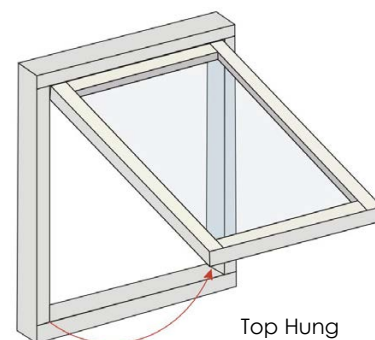

16: Awning Window Stays

Stainless Steel Awning Window Stays

Awning Window Stays

Product Code	Description	Finish	Ctn qty	Pack	Price
SDS16-LR	Stainless Steel 410mm Awning Stay Side Open	SS	25	BU	POA

SDS16-LR (Side Hung)	
Max Vent Height	1400 MM
Max Vent Width	600 MM
Max Vent Weight	20 KG
Open Angle	87°

SDS20-LR	Stainless Steel 510mm Awning Stay Top Open	SS	25 pair	BU	POA
----------	---	----	---------	----	-----

SDS20-LR (Top Hung)	
Max Vent Height	1000 MM
Max Vent Width	1200 MM
Max Vent Weight	28 KG
Open Angle	40°