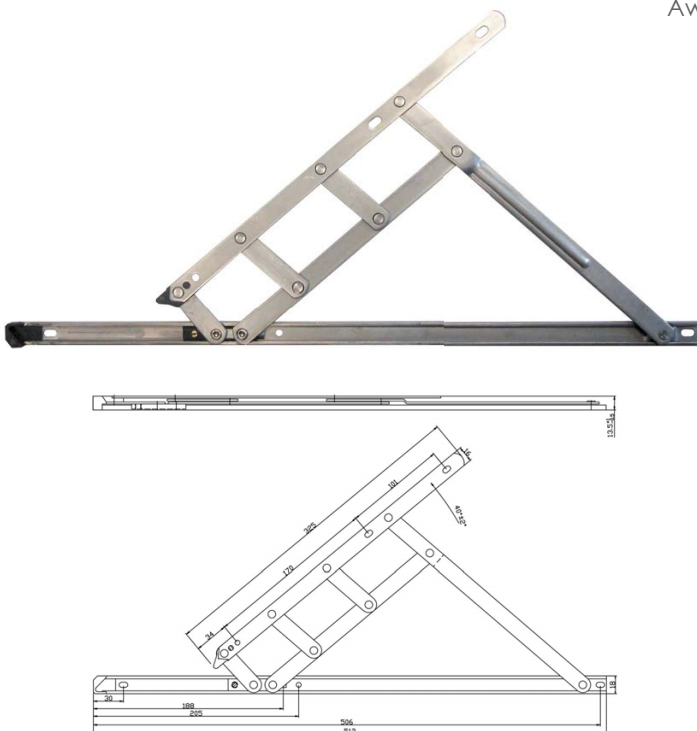

16: Awning Window Stays

Stainless Steel Awning Window Stays

Awning Window Stays

Product Code	Description	Finish	Ctn qty	Pack	Price
SDS16-LR	Stainless Steel 410mm Awning Stay Side Open	SS	25	BU	POA

SDS16-LR (Side Hung)	
Max Vent Height	1400 MM
Max Vent Width	600 MM
Max Vent Weight	20 KG
Open Angle	87°

SDS20-LR	Stainless Steel 510mm Awning Stay Top Open	SS	25 pair	BU	POA
----------	---	----	---------	----	-----

SDS20-LR (Top Hung)	
Max Vent Height	1000 MM
Max Vent Width	1200 MM
Max Vent Weight	28 KG
Open Angle	40°