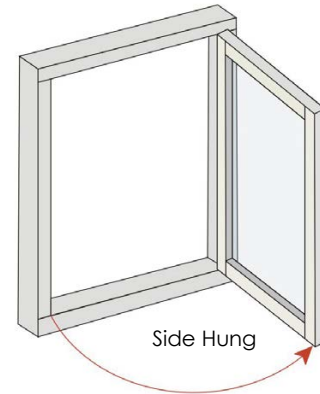

16: Awning Window Stays

Stainless Steel Awning Window Stays

Awning Window Stays

Product Code	Description	Finish	Ctn qty	Pack	Price
SDS16-LR	Stainless Steel 410mm Awning Stay Side Open	SS	25	BU	POA

SDS16-LR (Side Hung)	
Max Vent Height	1400 MM
Max Vent Width	600 MM
Max Vent Weight	20 KG
Open Angle	87°

SDS20-LR	Stainless Steel 510mm Awning Stay Top Open	SS	25 pair	BU	POA
----------	---	----	---------	----	-----

SDS20-LR (Top Hung)	
Max Vent Height	1000 MM
Max Vent Width	1200 MM
Max Vent Weight	28 KG
Open Angle	40°