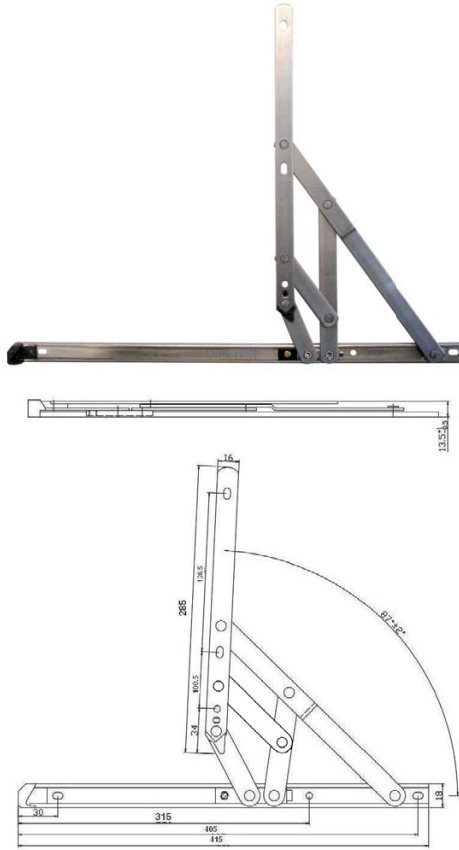

16: Awning Window Stays

Stainless Steel Awning Window Stays

Awning Window Stays

Product Code	Description	Finish	Ctn qty	Pack	Price
SDS16-LR	Stainless Steel 410mm Awning Stay Side Open	SS	25	BU	POA

SDS16-LR (Side Hung)	
Max Vent Height	1400 MM
Max Vent Width	600 MM
Max Vent Weight	20 KG
Open Angle	87°

SDS20-LR	Stainless Steel 510mm Awning Stay Top Open	SS	25 pair	BU	POA
----------	---	----	---------	----	-----

SDS20-LR (Top Hung)	
Max Vent Height	1000 MM
Max Vent Width	1200 MM
Max Vent Weight	28 KG
Open Angle	40°