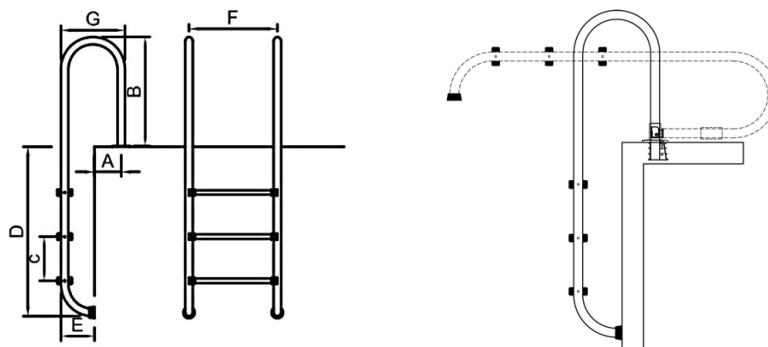

## Swimming Pool Ladders

- Manufactured from 304 grade stainless steel (316 grade stainless steel also available to order)
- Anti-slip design, 2, 3 and 4-steps are wide and safe (5 steps also available to order)
- Universal fit to all standard pools
- Equipped with sturdy handrails for exiting/entering Pool
- Easy to assemble with convenient pool mounting

### Swimming Pool Ladders

Product Code	Description	Finish	Price
SPL-MUR-215-SS	#304 SS-S Pool 2 Step Ladder - 360 MM	SS	POA
SPL-MUR-315-SS	#304 SS-S Pool 3 Step Ladder - 360 MM	SS	POA
SPL-MUR-415-SS	#304 SS-S Pool 4 Step Ladder - 360 MM	SS	POA

Each pool ladder includes a pair of ladder anchors & escutcheon for fixing on the ground.

	A	B	C	D	E	F	G
SPL-MUR-215-SS	160	620	250	710	180	500	360
SPL-MUR-315-SS	160	620	250	960	180	500	360
SPL-MUR-415-SS	160	620	250	1210	180	500	360