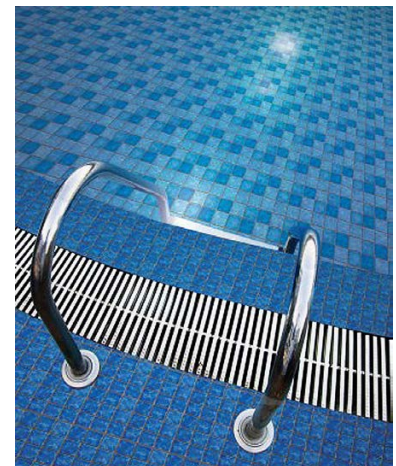

## Swimming Pool Ladders

- Manufactured from 304 grade stainless steel (316 grade stainless steel also available to order)
- Anti-slip design, 2, 3 and 4-steps are wide and safe (5 steps also available to order)
- Universal fit to all standard pools
- Equipped with sturdy handrails for exiting/entering Pool
- Easy to assemble with convenient pool mounting

### Swimming Pool Ladders

Product Code	Description	Finish	Price
SPL-MUR-215-SS	#304 SS-S Pool 2 Step Ladder - 360 MM	SS	POA
SPL-MUR-315-SS	#304 SS-S Pool 3 Step Ladder - 360 MM	SS	POA
SPL-MUR-415-SS	#304 SS-S Pool 4 Step Ladder - 360 MM	SS	POA

Each pool ladder includes a pair of ladder anchors & escutcheon for fixing on the ground.

	A	B	C	D	E	F	G
SPL-MUR-215-SS	160	620	250	710	180	500	360
SPL-MUR-315-SS	160	620	250	960	180	500	360
SPL-MUR-415-SS	160	620	250	1210	180	500	360