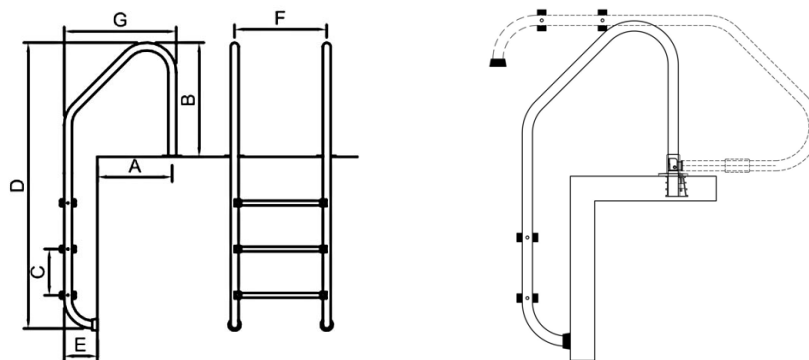

Swimming Pool Ladders

Swimming Pool Ladders

Product Code	Description	Finish	Price
SPL-SLR-215-SS	#304 SS-S Pool 2 Step Ladder - 610 MM	SS	POA
SPL-SLR-315-SS	#304 SS-S Pool 3 Step Ladder - 610 MM	SS	POA
SPL-SLR-415-SS	#304 SS-S Pool 4 Step Ladder - 610 MM	SS	POA

Each pool ladder includes a pair of ladder anchors & escutcheon for fixing on the ground.

	A	B	C	D	E	F	G
SPL-SLR-215-SS	410	620	250	1300	180	500	610
SPL-SLR-315-SS	410	620	250	1550	180	500	610
SPL-SLR-415-SS	410	620	250	1800	180	500	610