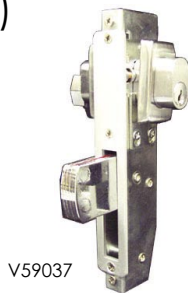

## Narrow Stile Mortise Lock Range

- Hardened steel bolt
- 6 pin C4 cylinder accepts restricted barrels

### Short Throw Locks

(22mm)

V59022

Product Code	Description	Finish	Ctn qty	Pack	Price
V59022	22mm Throw Lock Body only + Escutcheon	SC	1/25	BOX	POA
V59022CT	22mm Throw Lock with Cylinder & Turn	SC	1/25	BOX	POA
V59022DC	22mm Throw Lock with Double Cylinder	SC	1/25	BOX	POA

### Long Throw Locks

(37mm)

V59037

Product Code	Description	Finish	Ctn qty	Pack	Price
V59037	37mm Throw Lock Body only + Escutcheon	SC	1/25	BOX	POA
V59037CT	37mm Throw Lock with Cylinder & Turn	SC	1/25	BOX	POA
V59037DC	37mm Throw Lock with Double Cylinder	SC	1/25	BOX	POA

### Hook Throw Locks

(29mm)

V590H29

Product Code	Description	Finish	Ctn qty	Pack	Price
V590H29	29mm Hook Throw Lock Body only + Escutcheon	SC	1/25	BOX	POA
V590H29CT	29mm Hook Throw Lock with Cylinder & Turn	SC	1/25	BOX	POA
V590H29DC	29mm Hook Throw Lock with Double Cylinder	SC	1/25	BOX	POA