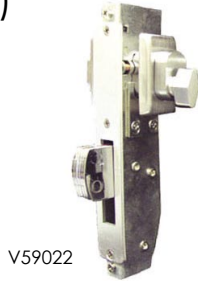

# 4: Commercial Door Hardware

## Narrow Stile Mortise Lock Range

- Hardened steel bolt
- 6 pin C4 cylinder accepts restricted barrels

### Short Throw Locks

(22mm)

V59022

Product Code	Description	Finish	Ctn qty	Pack	Price
V59022	22mm Throw Lock Body only + Escutcheon	SC	1/25	BOX	POA
V59022CT	22mm Throw Lock with Cylinder & Turn	SC	1/25	BOX	POA
V59022DC	22mm Throw Lock with Double Cylinder	SC	1/25	BOX	POA

### Long Throw Locks

(37mm)

V59037

Product Code	Description	Finish	Ctn qty	Pack	Price
V59037	37mm Throw Lock Body only + Escutcheon	SC	1/25	BOX	POA
V59037CT	37mm Throw Lock with Cylinder & Turn	SC	1/25	BOX	POA
V59037DC	37mm Throw Lock with Double Cylinder	SC	1/25	BOX	POA