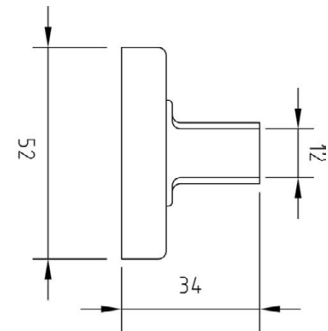

4: Commercial Door Hardware

Miscellaneous Commercial Products

Indicator Bolt

Product Code	Description	Finish	Ctn qty	Pack	Price
SS9002	Indicator Bolt	SC	10/100	BU	POA
SS9002 CP	Indicator Bolt	CP	10/100	BU	POA

Commercial Privacy Bolt

Turn Locks

Product Code	Description	Finish	Ctn qty	Pack	Price
SSTL52 SC	SS TURN LOCKS , FOR LATCH&BOLT6MM, 60MM OFFSET, D52MM	SS	10/100	BU	POA

4. Commercial Door Hardware

Stainless Steel Die-Casting Double Angle Strike

Bevelled Roller Strike Double Angle

Product Code	Description	Finish	Ctn qty	Pack	Price
DBRS-85	Double Bevelled Roller Strike 68 X 47 X 24 MM Match for major double bevel latch	SS	1/60	BOX	POA