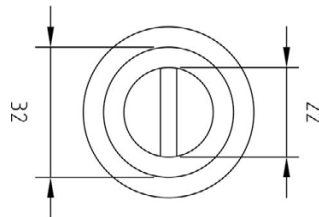

4: Commercial Door Hardware

Miscellaneous Commercial Products

Indicator Bolt

Product Code	Description	Finish	Ctn qty	Pack	Price
SS9002	Indicator Bolt	SC	10/100	BU	POA
SS9002 CP	Indicator Bolt	CP	10/100	BU	POA

Commercial Privacy Bolt

Turn Locks

Product Code	Description	Finish	Ctn qty	Pack	Price
SSTL52 SC	SS TURN LOCKS , FOR LATCH&BOLT6MM, 60MM OFFSET, D52MM	SS	10/100	BU	POA

4. Commercial Door Hardware

Stainless Steel Die-Casting Double Angle Strike

Bevelled Roller Strike Double Angle

Product Code	Description	Finish	Ctn qty	Pack	Price
DBRS-85	Double Bevelled Roller Strike 68 X 47 X 24 MM Match for major double bevel latch	SS	1/60	BOX	POA