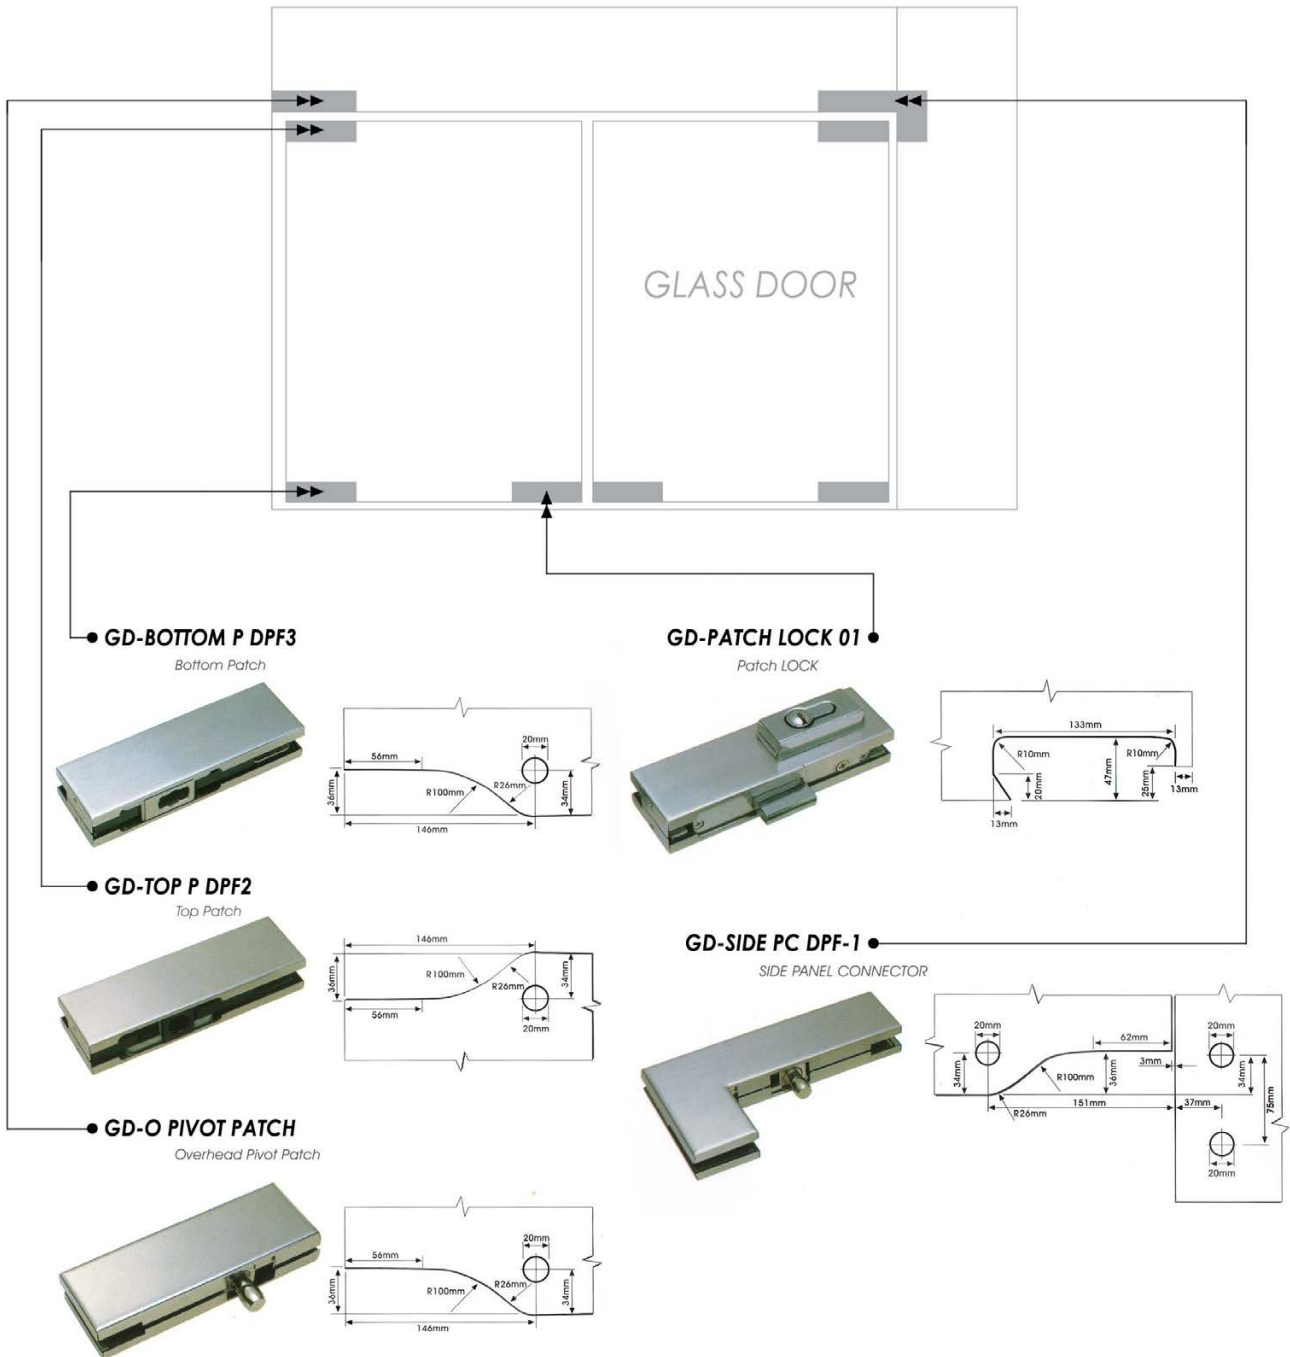

Glass Fittings Images

GLASS FITTINGS

4. Commercial Door Hardware