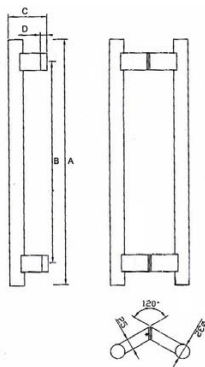

5: Architectural Door Hardware

Stainless Steel Pull Handle Range - 304 Grade (cont.)

HYDRA

AH Handles

PH32550AH

PH32551AH

PH32552AH

Product Code	Dia.	C/C	LxWxH	Fixing	Finish	Ctn	qty	Pack	Price
PH32550AH-SS	Ø32	450	550x75x80	BTB	SS	1/12	BOX		POA
PH32551AH-SS				DT	SS	1/12	BOX		POA
PH32552AH-SS				ST	SS	1/12	BOX		POA

Custom-made sizes are available by special order

	A	B	C	D
PH32550AH-SS	550	450	80	15

5: Architectural Door Hardware

Stainless Steel Pull Handle Range - 304 Grade (cont.)

EUROPA

H Handles

PH25450H
PH32450H
PH32600H
PH32900H
PH321000H
PH321200H
PH321500H

PH25451H
PH32451H
PH32601H
PH32901H

PH25452H
PH32452H
PH32602H
PH32902H

Product Code	Dia.	C/C	LxWxH	Fixing	Finish	Ctn qty	Pack	Price
PH25450H-SS	Ø25	330	450x25x70	BTB	SS	1/12	BOX	POA
PH25451H-SS				DT	SS	1/12	BOX	POA
PH25452H-SS				ST	SS	1/12	BOX	POA
PH32450H-SS	Ø32	330	450x32x80	BTB	SS	1/12	BOX	POA
PH32451H-SS				DT	SS	1/12	BOX	POA
PH32452H-SS				ST	SS	1/12	BOX	POA
PH32600H-SS	Ø32	500	600x32x80	BTB	SS	1/12	BOX	POA
PH32601H-SS				DT	SS	1/12	BOX	POA
PH32602H-SS				ST	SS	1/12	BOX	POA
PH32900H-SS	Ø32	700	900x32x80	BTB	SS	1/12	BOX	POA
PH32901H-SS				DT	SS	1/12	BOX	POA
PH32902H-SS				ST	SS	1/12	BOX	POA
PH321000H-SS	Ø32	800	1000x32x80	BTB	SS	1/12	BOX	POA
PH321200H-SS		1000	1200x32x80	BTB	SS	1/12	BOX	POA
PH321500H-SS		1300	1500x32x80	BTB	SS	1/12	BOX	POA

PH32450CC
PH32600CC

PH32451CC
PH32601CC

PH32452CC
PH32602CC

Product Code	Dia.	C/C	LxWxH	Fixing	Finish	Ctn	qty	Pack	Price
PH32450CC-SS	Ø32	450	482x65x80	BTB	SS	1/12		BOX	POA
PH32451CC-SS				DT	SS	1/12		BOX	POA
PH32452CC-SS				ST	SS	1/12		BOX	POA