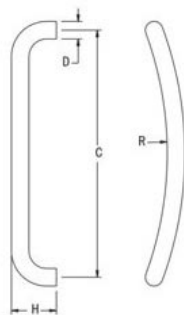

5: Architectural Door Hardware

Stainless Steel Pull Handle Range - 304 Grade (cont.)

ATHENA

CH Handles

PH25450CH
PH25600CH

PH25451CH
PH25601CH

PH25452CH
PH25602CH

Product Code	Dia.	C/C	LxWxH	Fixing	Finish	Ctn	qty	Pack	Price
PH25450CH-SS	Ø25	250	450x25x95	BTB	SS	1/12		BOX	POA
PH25451CH-SS				DT	SS	1/12		BOX	POA
PH25452CH-SS				ST	SS	1/12		BOX	POA
PH25600CH-SS	Ø25	350	600x25x105	BTB	SS	1/12		BOX	POA
PH25601CH-SS				DT	SS	1/12		BOX	POA
PH25602CH-SS				ST	SS	1/12		BOX	POA

Custom-made sizes are available by special order

	B	C	D	H
PH25450CH-SS	250	450	25	95
PH25600CH-SS	350	600	25	105

5: Architectural Door Hardware

Stainless Steel Pull Handle Range - 304 Grade (cont.)

ZEUS

CC Handles

PH32450CC
PH32600CC

PH32451CC
PH32601CC

PH32452CC
PH32602CC

Product Code	Dia.	C/C	LxWxH	Fixing	Finish	Ctn	qty	Pack	Price
PH32450CC-SS	Ø32	450	482x65x80	BTB	SS	1/12		BOX	POA
PH32451CC-SS				DT	SS	1/12		BOX	POA
PH32452CC-SS				ST	SS	1/12		BOX	POA

PH32600CC-SS	Ø32	600	632x85x80	BTB	SS	1/12		BOX	POA
PH32601CC-SS				DT	SS	1/12		BOX	POA
PH32602CC-SS				ST	SS	1/12		BOX	POA

Custom-made sizes are available by special order

	C	D	H
PH32450CC-SS	450	32	80
PH32600CC-SS	600	32	80