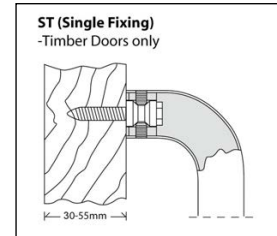

5: Architectural Door Hardware

Stainless Steel Pull Handle Range - 304 Grade (cont.)

HYDRA

AH Handles

PH32550AH

PH32551AH

PH32552AH

Product Code	Dia.	C/C	LxWxH	Fixing	Finish	Ctn	qty	Pack	Price
PH32550AH-SS	Ø32	450	550x75x80	BTB	SS	1/12	BOX		POA
PH32551AH-SS				DT	SS	1/12	BOX		POA
PH32552AH-SS				ST	SS	1/12	BOX		POA

Custom-made sizes are available by special order

	A	B	C	D
PH32550AH-SS	550	450	80	15

5: Architectural Door Hardware

Stainless Steel Pull Handle Range - 304 Grade (cont.)

EUROPA

H Handles

PH25450H
PH32450H
PH32600H
PH32900H
PH321000H
PH321200H
PH321500H