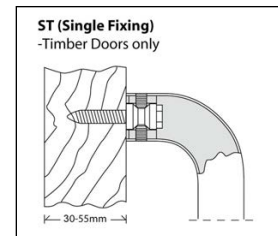

5: Architectural Door Hardware

Stainless Steel Pull Handle Range - 304 Grade (cont.)

ATHENA

CH Handles

PH25450CH
PH25600CH

PH25451CH
PH25601CH

PH25452CH
PH25602CH

Product Code	Dia.	C/C	LxWxH	Fixing	Finish	Ctn	qty	Pack	Price
PH25450CH-SS	Ø25	250	450x25x95	BTB	SS	1/12		BOX	POA
PH25451CH-SS				DT	SS	1/12		BOX	POA
PH25452CH-SS				ST	SS	1/12		BOX	POA
PH25600CH-SS	Ø25	350	600x25x105	BTB	SS	1/12		BOX	POA
PH25601CH-SS				DT	SS	1/12		BOX	POA
PH25602CH-SS				ST	SS	1/12		BOX	POA

Custom-made sizes are available by special order

	B	C	D	H
PH25450CH-SS	250	450	25	95
PH25600CH-SS	350	600	25	105

5: Architectural Door Hardware

Stainless Steel Pull Handle Range - 304 Grade (cont.)

ZEUS

CC Handles