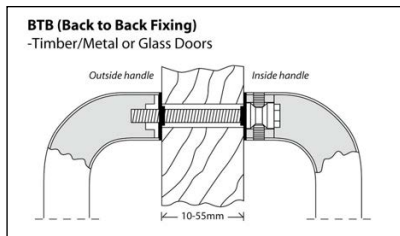

5: Architectural Door Hardware

Stainless Steel Pull Handle Range - 304 Grade (cont.)

ATHENA

CH Handles

PH25450CH
PH25600CH

PH25451CH
PH25601CH

PH25452CH
PH25602CH

Product Code	Dia.	C/C	LxWxH	Fixing	Finish	Ctn	qty	Pack	Price
PH25450CH-SS	Ø25	250	450x25x95	BTB	SS	1/12		BOX	POA
PH25451CH-SS				DT	SS	1/12		BOX	POA
PH25452CH-SS				ST	SS	1/12		BOX	POA
PH25600CH-SS	Ø25	350	600x25x105	BTB	SS	1/12		BOX	POA
PH25601CH-SS				DT	SS	1/12		BOX	POA
PH25602CH-SS				ST	SS	1/12		BOX	POA

Custom-made sizes are available by special order

	B	C	D	H
PH25450CH-SS	250	450	25	95
PH25600CH-SS	350	600	25	105

5: Architectural Door Hardware

Stainless Steel Pull Handle Range - 304 Grade (cont.)

ZEUS

CC Handles