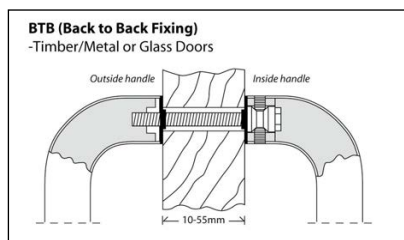

Product Code	Dia.	C/C	LxWxH	Fixing	Finish	Ctn qty	Pack	Price
PH25450H-SS	Ø25	330	450x25x70	BTB	SS	1/12	BOX	POA
PH25451H-SS				DT	SS	1/12	BOX	POA
PH25452H-SS				ST	SS	1/12	BOX	POA
PH32450H-SS	Ø32	330	450x32x80	BTB	SS	1/12	BOX	POA
PH32451H-SS				DT	SS	1/12	BOX	POA
PH32452H-SS				ST	SS	1/12	BOX	POA
PH32600H-SS	Ø32	500	600x32x80	BTB	SS	1/12	BOX	POA
PH32601H-SS				DT	SS	1/12	BOX	POA
PH32602H-SS				ST	SS	1/12	BOX	POA
PH32900H-SS	Ø32	700	900x32x80	BTB	SS	1/12	BOX	POA
PH32901H-SS				DT	SS	1/12	BOX	POA
PH32902H-SS				ST	SS	1/12	BOX	POA
PH321000H-SS	Ø32	800	1000x32x80	BTB	SS	1/12	BOX	POA
PH321200H-SS		1000	1200x32x80	BTB	SS	1/12	BOX	POA
PH321500H-SS		1300	1500x32x80	BTB	SS	1/12	BOX	POA

Custom-made sizes are available by special order

	C	D	H	L
PH25450H-SS	330	25	70	450
PH32450H-SS	330	32	80	450
PH32600H-SS	500	32	80	600
PH32900H-SS	700	32	80	900
PH321000H-SS	800	32	80	1000
PH321200H-SS	1000	32	80	1200
PH321500H-SS	1300	32	80	1500