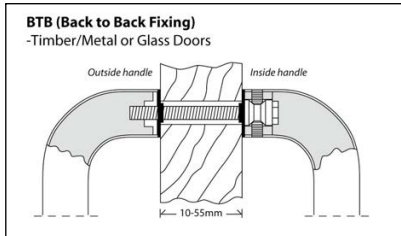

5: Architectural Door Hardware

Stainless Steel Pull Handle Range - 304 Grade (cont.)

HYDRA

AH Handles

PH32550AH

PH32551AH

PH32552AH

Product Code	Dia.	C/C	LxWxH	Fixing	Finish	Ctn	qty	Pack	Price
PH32550AH-SS	Ø32	450	550x75x80	BTB	SS	1/12	BOX		POA
PH32551AH-SS				DT	SS	1/12	BOX		POA
PH32552AH-SS				ST	SS	1/12	BOX		POA