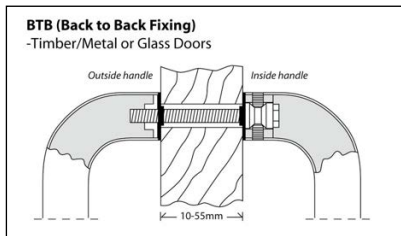

Product Code	Dia.	C/C	LxWxH	Fixing	Finish	Ctn	qty	Pack	Price
PH32450CC-SS	Ø32	450	482x65x80	BTB	SS	1/12		BOX	POA
PH32451CC-SS				DT	SS	1/12		BOX	POA
PH32452CC-SS				ST	SS	1/12		BOX	POA

PH32600CC-SS	Ø32	600	632x85x80	BTB	SS	1/12		BOX	POA
PH32601CC-SS				DT	SS	1/12		BOX	POA
PH32602CC-SS				ST	SS	1/12		BOX	POA

Custom-made sizes are available by special order

	C	D	H
PH32450CC-SS	450	32	80
PH32600CC-SS	600	32	80