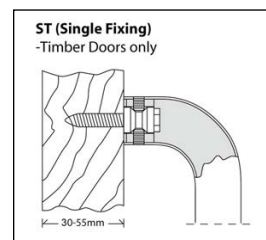

Product Code	Dia.	C/C	LxWxH	Fixing	Finish	Ctn qty	Pack	Price
PH25450H-SS	Ø25	330	450x25x70	BTB	SS	1/12	BOX	POA
PH25451H-SS				DT	SS	1/12	BOX	POA
PH25452H-SS				ST	SS	1/12	BOX	POA
PH32450H-SS	Ø32	330	450x32x80	BTB	SS	1/12	BOX	POA
PH32451H-SS				DT	SS	1/12	BOX	POA
PH32452H-SS				ST	SS	1/12	BOX	POA
PH32600H-SS	Ø32	500	600x32x80	BTB	SS	1/12	BOX	POA
PH32601H-SS				DT	SS	1/12	BOX	POA
PH32602H-SS				ST	SS	1/12	BOX	POA
PH32900H-SS	Ø32	700	900x32x80	BTB	SS	1/12	BOX	POA
PH32901H-SS				DT	SS	1/12	BOX	POA
PH32902H-SS				ST	SS	1/12	BOX	POA
PH321000H-SS	Ø32	800	1000x32x80	BTB	SS	1/12	BOX	POA
PH321200H-SS		1000	1200x32x80	BTB	SS	1/12	BOX	POA
PH321500H-SS		1300	1500x32x80	BTB	SS	1/12	BOX	POA

Custom-made sizes are available by special order

	C	D	H	L
PH25450H-SS	330	25	70	450
PH32450H-SS	330	32	80	450
PH32600H-SS	500	32	80	600
PH32900H-SS	700	32	80	900
PH321000H-SS	800	32	80	1000
PH321200H-SS	1000	32	80	1200
PH321500H-SS	1300	32	80	1500