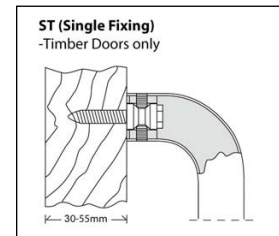

Product Code	Dia.	C/C	LxWxH	Fixing	Finish	Ctn	qty	Pack	Price
PH32450CC-SS	Ø32	450	482x65x80	BTB	SS	1/12		BOX	POA
PH32451CC-SS				DT	SS	1/12		BOX	POA
PH32452CC-SS				ST	SS	1/12		BOX	POA

PH32600CC-SS	Ø32	600	632x85x80	BTB	SS	1/12		BOX	POA
PH32601CC-SS				DT	SS	1/12		BOX	POA
PH32602CC-SS				ST	SS	1/12		BOX	POA

Custom-made sizes are available by special order

	C	D	H
PH32450CC-SS	450	32	80
PH32600CC-SS	600	32	80