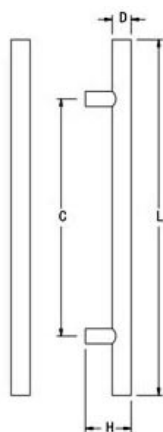

5: Architectural Door Hardware

Stainless Steel Pull Handle Range - 304 Grade (cont.)

HYDRA

AH Handles

PH32550AH

PH32551AH

PH32552AH

Product Code	Dia.	C/C	LxWxH	Fixing	Finish	Ctn	qty	Pack	Price
PH32550AH-SS	Ø32	450	550x75x80	BTB	SS	1/12	BOX		POA
PH32551AH-SS				DT	SS	1/12	BOX		POA
PH32552AH-SS				ST	SS	1/12	BOX		POA

Custom-made sizes are available by special order

	A	B	C	D
PH32550AH-SS	550	450	80	15

5: Architectural Door Hardware

Stainless Steel Pull Handle Range - 304 Grade (cont.)

EUROPA

H Handles

PH25450H
PH32450H
PH32600H
PH32900H
PH321000H
PH321200H
PH321500H

PH25451H
PH32451H
PH32601H
PH32901H

PH25452H
PH32452H
PH32602H
PH32902H

Product Code	Dia.	C/C	LxWxH	Fixing	Finish	Ctn qty	Pack	Price
PH25450H-SS	Ø25	330	450x25x70	BTB	SS	1/12	BOX	POA
PH25451H-SS				DT	SS	1/12	BOX	POA
PH25452H-SS				ST	SS	1/12	BOX	POA
PH32450H-SS	Ø32	330	450x32x80	BTB	SS	1/12	BOX	POA
PH32451H-SS				DT	SS	1/12	BOX	POA
PH32452H-SS				ST	SS	1/12	BOX	POA
PH32600H-SS	Ø32	500	600x32x80	BTB	SS	1/12	BOX	POA
PH32601H-SS				DT	SS	1/12	BOX	POA
PH32602H-SS				ST	SS	1/12	BOX	POA
PH32900H-SS	Ø32	700	900x32x80	BTB	SS	1/12	BOX	POA
PH32901H-SS				DT	SS	1/12	BOX	POA
PH32902H-SS				ST	SS	1/12	BOX	POA
PH321000H-SS	Ø32	800	1000x32x80	BTB	SS	1/12	BOX	POA
PH321200H-SS		1000	1200x32x80	BTB	SS	1/12	BOX	POA
PH321500H-SS		1300	1500x32x80	BTB	SS	1/12	BOX	POA

PH32450CC
PH32600CC

PH32451CC
PH32601CC

PH32452CC
PH32602CC

Product Code	Dia.	C/C	LxWxH	Fixing	Finish	Ctn	qty	Pack	Price
PH32450CC-SS	Ø32	450	482x65x80	BTB	SS	1/12		BOX	POA
PH32451CC-SS				DT	SS	1/12		BOX	POA
PH32452CC-SS				ST	SS	1/12		BOX	POA