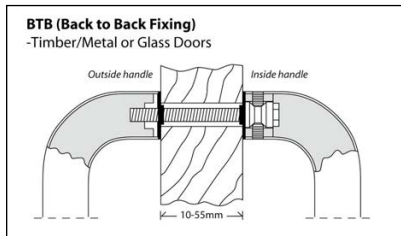

	C	D	E	H
PH32300CR-SS	300	32	225	80

5: Architectural Door Hardware

Stainless Steel Pull Handle Range - 304 Grade (cont.)

MARATHON

CS Handles

PH32300CS
PH32450CS
PH32600CS

PH32301CS
PH32451CS
PH32601CS

PH32302CS
PH32452CS
PH32602CS