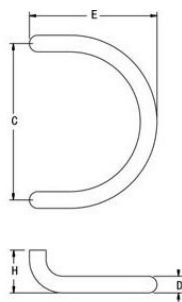

5: Architectural Door Hardware

Stainless Steel Pull Handle Range - 304 Grade (cont.)

HERA

CRB Handles

PH32300CRB

PH32301CRB

PH32302CRB

Product Code	Dia.	C/C	LxWxH	Fixing	Finish	Ctn qty	Pack	Price
PH32300CRB-SS	Ø32	300	332x170x80	BTB	SS	1/12	BOX	POA
PH32301CRB-SS				DT	SS	1/12	BOX	POA
PH32302CRB-SS				ST	SS	1/12	BOX	POA

Custom-made sizes are available by special order

	C	D	E	H
PH32300CRB-SS	300	32	170	80

5: Architectural Door Hardware

Stainless Steel Pull Handle Range - 304 Grade (cont.)

CERES

CR Handles

PH32300CR

PH32301CR

PH32302CR

Product Code	Dia.	C/C	LxWxH	Fixing	Finish	Ctn	qty	Pack	Price
PH32300CR-SS	Ø32	300	332x225x80	BTB	SS	1/12		BOX	POA
PH32301CR-SS				DT	SS	1/12		BOX	POA
PH32302CR-SS				ST	SS	1/12		BOX	POA

Custom-made sizes are available by special order

HERCULES

D Handles

Product Code	Dia.	C/C	LxWxH	Fixing	Finish	Ctn	qty	Pack	Price
PH32300D-SS	Ø32	300	332x32x80	BTB	SS	1/12	BOX	POA	
PH32301D-SS				DT	SS	1/12	BOX	POA	
PH32302D-SS				ST	SS	1/12	BOX	POA	

Custom-made sizes are available by special order