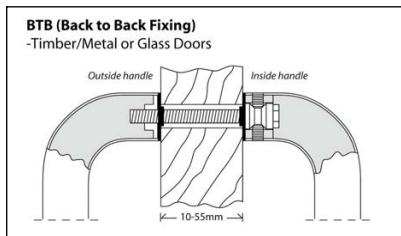

Product Code	Dia.	C/C	LxWxH	Fixing	Finish	Ctn	qty	Pack	Price
PH32300CR-SS	Ø32	300	332x225x80	BTB	SS	1/12		BOX	POA
PH32301CR-SS				DT	SS	1/12		BOX	POA
PH32302CR-SS				ST	SS	1/12		BOX	POA

Custom-made sizes are available by special order

	C	D	E	H
PH32300CR-SS	300	32	225	80