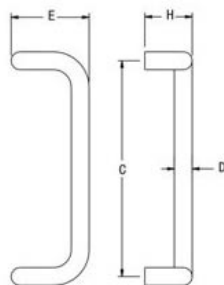

PH32302CR

Product Code	Dia.	C/C	LxWxH	Fixing	Finish	Ctn	qty	Pack	Price
PH32300CR-SS	Ø32	300	332x225x80	BTB	SS	1/12		BOX	POA
PH32301CR-SS				DT	SS	1/12		BOX	POA
PH32302CR-SS				ST	SS	1/12		BOX	POA

Custom-made sizes are available by special order

	C	D	E	H
PH32300CR-SS	300	32	225	80

5: Architectural Door Hardware

Stainless Steel Pull Handle Range - 304 Grade (cont.)

MARATHON

CS Handles

PH32300CS
PH32450CS
PH32600CS

PH32301CS
PH32451CS
PH32601CS

PH32302CS
PH32452CS
PH32602CS

Product Code	Dia.	C/C	LxWxH	Fixing	Finish	Ctn	qty	Pack	Price
PH32300CS-SS	Ø32	300	332x145x80	BTB	SS	1/12	BOX	POA	
PH32301CS-SS				DT	SS	1/12	BOX	POA	
PH32302CS-SS				ST	SS	1/12	BOX	POA	
PH32450CS-SS	Ø32	450	482x145x80	BTB	SS	1/12	BOX	POA	
PH32451CS-SS				DT	SS	1/12	BOX	POA	
PH32452CS-SS				ST	SS	1/12	BOX	POA	
PH32600CS-SS	Ø32	600	632x145x80	BTB	SS	1/12	BOX	POA	
PH32601CS-SS				DT	SS	1/12	BOX	POA	
PH32602CS-SS				ST	SS	1/12	BOX	POA	

HERCULES

D Handles

Product Code	Dia.	C/C	LxWxH	Fixing	Finish	Ctn	qty	Pack	Price
PH32300D-SS	Ø32	300	332x32x80	BTB	SS	1/12	BOX	POA	
PH32301D-SS				DT	SS	1/12	BOX	POA	
PH32302D-SS				ST	SS	1/12	BOX	POA	

Custom-made sizes are available by special order