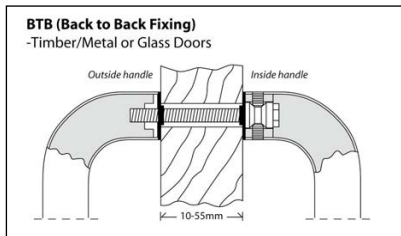

5: Architectural Door Hardware

Stainless Steel Pull Handle Range - 304 Grade (cont.)

HERCULES

D Handles

Product Code	Dia.	C/C	LxWxH	Fixing	Finish	Ctn	qty	Pack	Price
PH32300D-SS	Ø32	300	332x32x80	BTB	SS	1/12	BOX	POA	
PH32301D-SS				DT	SS	1/12	BOX	POA	
PH32302D-SS				ST	SS	1/12	BOX	POA	

Custom-made sizes are available by special order

	C	D	H
PH32300D-SS	300	32	80