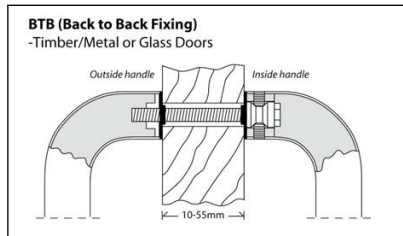

5: Architectural Door Hardware

Stainless Steel Pull Handle Range - 304 Grade (cont.)

HERA

CRB Handles

PH32300CRB

PH32301CRB

PH32302CRB

Product Code	Dia.	C/C	LxWxH	Fixing	Finish	Ctn qty	Pack	Price
PH32300CRB-SS	Ø32	300	332x170x80	BTB	SS	1/12	BOX	POA
PH32301CRB-SS				DT	SS	1/12	BOX	POA
PH32302CRB-SS				ST	SS	1/12	BOX	POA

Custom-made sizes are available by special order

	C	D	E	H
PH32300CRB-SS	300	32	170	80

5: Architectural Door Hardware

Stainless Steel Pull Handle Range - 304 Grade (cont.)

CERES

CR Handles

PH32300CR

PH32301CR