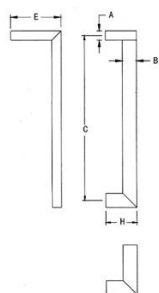

#### DA Handles

PH32280DA

Product Code	Dia.	C/C	LxWxH	Fixing	Finish	Ctn	qty	Pack	Price
PH30280DA-SS	30X5	180	30x280mm	BTB	SS	1/12		BOX	POA

Custom-made sizes are available by special order

	B	T	H	C	L
PH30280DA-SS	30	5	40	180	280

#### CY Handles

PH38600CY

Product Code	Dia.	C/C	LxWxH	Fixing	Finish	Ctn	qty	Pack	Price
PH25450CY-SS	25X13	450	25x450mm	BTB	SS	1/12		BOX	POA
PH38600CY-SS	38X25	330	38x600mm	BTB	SS	1/12		BOX	POA

Custom-made sizes are available by special order