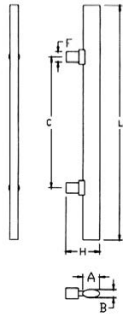

5: Architectural Door Hardware

Stainless Steel Pull Handle Range - 304 Grade (cont.)

DESA

DE Handles

PH40550DE

Product Code Dia. C/C LxWxH Fixing Finish Ctn qty Pack Price

PH40550DE-SS 20X40 450 40x550x65mm BTB SS 1/12 BOX POA

Custom-made sizes are available by special order

	A	B	D	C	H	L
PH40550DE-SS	40	20	Ø25	450	65	550