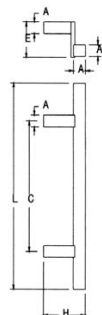

#### AL Handles

PH25280AL

Product Code	Dia.	C/C	LxWxH	Fixing	Finish	Ctn	qty	Pack	Price
PH25280AL-SS	25X10	250	25x280mm	BTB	SS	1/12		BOX	POA

Custom-made sizes are available by special order

	A	B	C	H	E
PH25280AL-SS	25	10	280	180	80

#### LE Handles

PH20600LE

Product Code	Dia.	C/C	LxWxH	Fixing	Finish	Ctn	qty	Pack	Price
PH20600LE-SS	20X20	450	20x600mm	BTB	SS	1/12		BOX	POA
PH25800LE-SS	25X25	450	25x800mm	BTB	SS	1/12		BOX	POA

Custom-made sizes are available by special order