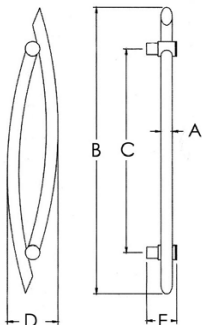

#### DE Handles

PH40550DE

Product Code Dia. C/C LxWxH Fixing Finish Ctn qty Pack Price

PH40550DE-SS 20X40 450 40x550x65mm BTB SS 1/12 BOX POA

Custom-made sizes are available by special order

	A	B	D	C	H	L
PH40550DE-SS	40	20	Ø25	450	65	550

#### AD Handles

PH25400AD

Product Code Dia. C/C LxWxH Fixing Finish Ctn qty Pack Price

PH25400AD-SS Ø25 350 25x400x70mm BTB SS 1/12 BOX POA

PH25525AD-SS Ø25 450 25x525x70mm BTB SS 1/12 BOX POA

PH32525AD-SS Ø32 450 32x525x77mm BTB SS 1/12 BOX POA

PH32700AD-SS Ø32 600 32x700x77mm BTB SS 1/12 BOX POA

Custom-made sizes are available by special order

	D	C	H	L
PH25400AD-SS	Ø25	350	70	400
PH25525AD-SS	Ø25	450	70	525
PH32525AD-SS	Ø32	450	77	525
PH32700AD-SS	Ø32	600	77	700

#### AS Handles

PH25630AS

Product Code Dia. C/C LxWxH Fixing Finish Ctn qty Pack Price

PH25630AS-SS Ø25 450 25x630x66mm BTB SS 1/12 BOX POA

Custom-made sizes are available by special order

	A	B	C	D	E
PH25630AS-SS	Ø25	630	450	110.5	66