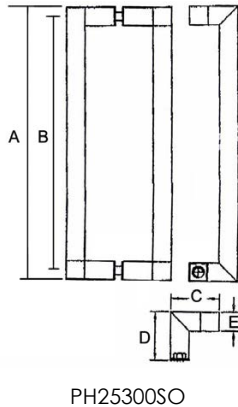

#### SO Handles

PH25300SO

Product Code	Dia.	C/C	LxWxH	Fixing	Finish	Ctn	qty	Pack	Price
PH25300SO-SS	25x25	300	325x65x65	BTB	SS	1/12		BOX	POA
PH25450SO-SS	25x25	450	475x65x65	BTB	SS	1/12		BOX	POA
PH25600SO-SS	25x25	600	625x65x65	BTB	SS	1/12		BOX	POA

#### CY Handles

PH38600CY

Product Code	Dia.	C/C	LxWxH	Fixing	Finish	Ctn	qty	Pack	Price
PH25450CY-SS	25X13	450	25x450mm	BTB	SS	1/12		BOX	POA
PH38600CY-SS	38X25	330	38x600mm	BTB	SS	1/12		BOX	POA

Custom-made sizes are available by special order