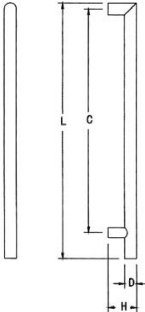

#### BR Handles

PH38538BR

Product Code	Dia.	C/C	LxWxH	Fixing	Finish	Ctn	qty	Pack	Price
PH38538BR-SS	20X38	500	38x538x83mm	BTB	SS	1/12		BOX	POA
PH38838BR-SS	20X38	800	38x838x83mm	BTB	SS	1/12		BOX	POA

Custom-made sizes are available by special order

#### DE Handles

PH40550DE

Product Code Dia. C/C LxWxH Fixing Finish Ctn qty Pack Price

PH40550DE-SS 20X40 450 40x550x65mm BTB SS 1/12 BOX POA

Custom-made sizes are available by special order

	A	B	D	C	H	L
PH40550DE-SS	40	20	Ø25	450	65	550

#### AD Handles

PH25400AD

Product Code Dia. C/C LxWxH Fixing Finish Ctn qty Pack Price

PH25400AD-SS Ø25 350 25x400x70mm BTB SS 1/12 BOX POA

PH25525AD-SS Ø25 450 25x525x70mm BTB SS 1/12 BOX POA

PH32525AD-SS Ø32 450 32x525x77mm BTB SS 1/12 BOX POA