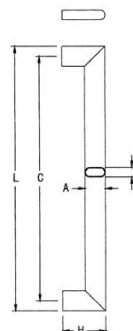

#### AL Handles

PH25280AL

Product Code	Dia.	C/C	LxWxH	Fixing	Finish	Ctn	qty	Pack	Price
PH25280AL-SS	25X10	250	25x280mm	BTB	SS	1/12		BOX	POA

Custom-made sizes are available by special order

	A	B	C	H	E
PH25280AL-SS	25	10	280	180	80

#### LE Handles

PH20600LE

Product Code	Dia.	C/C	LxWxH	Fixing	Finish	Ctn	qty	Pack	Price
PH20600LE-SS	20X20	450	20x600mm	BTB	SS	1/12		BOX	POA
PH25800LE-SS	25X25	450	25x800mm	BTB	SS	1/12		BOX	POA

Custom-made sizes are available by special order

	A	C	H	E	L
PH20600LE-SS	20	450	85	70	600
PH25800LE-SS	25	600	87	75	800

#### BR Handles

PH38538BR

Product Code	Dia.	C/C	LxWxH	Fixing	Finish	Ctn	qty	Pack	Price
PH38538BR-SS	20X38	500	38x538x83mm	BTB	SS	1/12		BOX	POA
PH38838BR-SS	20X38	800	38x838x83mm	BTB	SS	1/12		BOX	POA

Custom-made sizes are available by special order