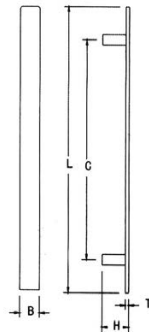

#### SO Handles

PH25300SO

Product Code	Dia.	C/C	LxWxH	Fixing	Finish	Ctn	qty	Pack	Price
PH25300SO-SS	25x25	300	325x65x65	BTB	SS	1/12		BOX	POA
PH25450SO-SS	25x25	450	475x65x65	BTB	SS	1/12		BOX	POA
PH25600SO-SS	25x25	600	625x65x65	BTB	SS	1/12		BOX	POA

#### DA Handles

PH32280DA

Product Code	Dia.	C/C	LxWxH	Fixing	Finish	Ctn	qty	Pack	Price
PH30280DA-SS	30X5	180	30x280mm	BTB	SS	1/12		BOX	POA

Custom-made sizes are available by special order

	B	T	H	C	L
PH30280DA-SS	30	5	40	180	280