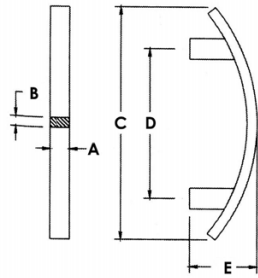

5: Architectural Door Hardware

Stainless Steel Pull Handle Range - 304 Grade (cont.)

ALENA

AL Handles

PH25280AL

Product Code	Dia.	C/C	LxWxH	Fixing	Finish	Ctn	qty	Pack	Price
PH25280AL-SS	25X10	250	25x280mm	BTB	SS	1/12		BOX	POA

Custom-made sizes are available by special order

	A	B	C	H	E
PH25280AL-SS	25	10	280	180	80