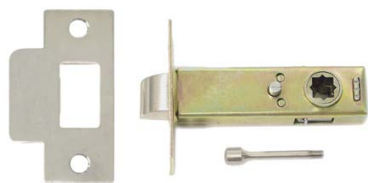

5: Architectural Door Hardware

Infinity Stainless Steel Lever Furniture Range (cont.)

Accessories

I-TL60

Product Code	Description	Finish	Ctn qty	Pack	Price
I-TL60 SS-7.6MM HOLE	60mm Tubular Passage Latch	SS	10/100	BU	POA
I-TL60 PSS-7.6MM HOLE	suits 7.6mm spindle	PSS	10/100	BU	POA
I-TL60 PB-7.6MM HOLE		PB	10/100	BU	POA
I-TL60 SS-8MM HOLE	60mm Tubular Passage Latch suits 8mm spindle	SS	10/100	BU	POA

I-PRL60

I-PRL60-SS-7.6MM HOLE	60mm Privacy Latch w/ Push Button suits 7.6mm spindle	SS	10/100	BU	POA
I-PRL60-PSS-7.6MM HOLE		PSS	10/100	BU	POA
I-PRL60-SS-8MM HOLE	60mm Privacy Latch w/ Push Button suits 8mm spindle	SS	10/100	BU	POA
I-PRL60-PSS-8MM HOLE		PSS	10/100	BU	POA

I-PB60

I-PB60-SS	60mm Privacy Bolt with 4.5 mm hub	SS	10/100	BU	POA
I-PB60-PSS	(Size adjustment sleeve included)	PSS	10/100	BU	POA

I-TPR

I-TPR-SC	Ø 28mm w/4.5mm spindle	SC	10/100	BU	POA
I-TPR-CP	Turn & Release Kit (Used with I-PB60)	PSS	10/100	BU	POA