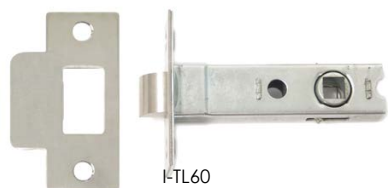

5: Architectural Door Hardware

Infinity Stainless Steel Lever Furniture Range (cont.)

Accessories

I-TL60

Product Code	Description	Finish	Ctn qty	Pack	Price
I-TL60 SS-7.6MM HOLE	60mm Tubular Passage Latch	SS	10/100	BU	POA
I-TL60 PSS-7.6MM HOLE	suits 7.6mm spindle	PSS	10/100	BU	POA
I-TL60 PB-7.6MM HOLE		PB	10/100	BU	POA
I-TL60 SS-8MM HOLE	60mm Tubular Passage Latch suits 8mm spindle	SS	10/100	BU	POA

I-PRL60

I-PRL60-SS-7.6MM HOLE	60mm Privacy Latch w/ Push Button suits 7.6mm spindle	SS	10/100	BU	POA
I-PRL60-PSS-7.6MM HOLE		PSS	10/100	BU	POA
I-PRL60-SS-8MM HOLE	60mm Privacy Latch w/ Push Button suits 8mm spindle	SS	10/100	BU	POA
I-PRL60-PSS-8MM HOLE		PSS	10/100	BU	POA

I-PB60

I-PB60-SS	60mm Privacy Bolt with 4.5 mm hub	SS	10/100	BU	POA
I-PB60-PSS	(Size adjustment sleeve included)	PSS	10/100	BU	POA

I-TPR

I-TPR-SC	Ø 28mm w/4.5mm spindle	SC	10/100	BU	POA
I-TPR-CP	Turn & Release Kit (Used with I-PB60)	PSS	10/100	BU	POA