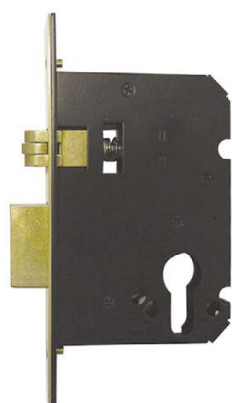

Roller Mortice Lock

RMS57

Product Code	Description	Finish	Ctn qty	Pack	Price
RMS45-SS	45mm Backset Lock	SS	1/30	BOX	POA
RMS45-CP	Body only	CP	1/30	BOX	POA
RMS45-PB		PB	1/30	BOX	POA
RMS45CT-SS	45mm Backset Lock Body	SS	1/20	VP	POA
RMS45CT-CP	w/5 Pin Cylinder & Turn	CP	1/20	VP	POA
RMS45CT-PB	& Escutcheon Kit	PB	1/20	VP	POA
RMS45DC-SS	45mm Backset Lock Body	SS	1/20	VP	POA
RMS45DC-CP	w/5 Pin Double Cylinder	CP	1/20	VP	POA
RMS45DC-PB	& Escutcheon Kit	PB	1/20	VP	POA
RMS57-SS	57mm Backset Lock	SS	1/30	BOX	POA
RMS57-CP	Body only	CP	1/30	BOX	POA
RMS57-PB		PB	1/30	BOX	POA
RMS57CT-SS	57mm Backset Lock Body	SS	1/20	VP	POA
RMS57CT-CP	w/5 Pin Cylinder & Turn	CP	1/20	VP	POA
RMS57CT-PB	& Escutcheon Kit	PB	1/20	VP	POA
RMS57DC-SS	57mm Backset Lock Body	SS	1/20	VP	POA
RMS57DC-CP	w/5 Pin Double Cylinder	CP	1/20	VP	POA
RMS57DC-PB	& Escutcheon Kit	PB	1/20	VP	POA
RMS-RBK-SS	Rebate Kit	SS	1	BU	POA
RMS-RBK-CP	for RMS45/57 Lock	CP	1	BU	POA
RMS-RBK-PB		PB	1	BU	POA

5. Architectural Door Hardware