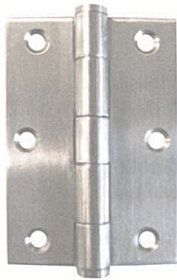

6: Hinges

VINCO Architectural Hardware brings you Australasia's largest and most comprehensive hinge range in stainless steel, brass, steel and aluminium PLUS we offer custom manufacture of specialist hinges to your specific requirements.

Not sure what to order? Contact our friendly customer service staff for advice and assistance with product selection and a competitive price.

Stainless Steel Hinges

- All button tipped (except 50mm and 70mm)
- All supplied with stainless steel screws (except 50mm)

Butt Hinges

SSH852

SSH1003

Product Code	LxWxT	Pin	Screws#	Finish	Ctn qty	Pack	Price
SSH1003L-F	100x75x1.5	Fixed	8x1"	SS	2/100	BOX	POA
SSH1003L-L		Loose	8x1"	SS	2/100	BOX	POA
SSH1003-F	100x75x2.5	Fixed	10 x 1 1/4"	SS	2/100	BOX	POA
SSH1003-F M5			10 x 1 1/4"	SS	2/100	BOX	POA
SSH1003-F NS			None	SS	2/100	BOX	POA
SSH1003-L	100x75x2.5	Loose	10 x 1 1/4"	SS	2/100	BOX	POA
SSH1003-L M5			10 x 1 1/4"	SS	2/100	BOX	POA
SSH1003P-F	100x75x2.5	Fixed	10 x 1 1/4"	PSS	2/100	BOX	POA
SSH1003P-L		Loose	10 x 1 1/4"	PSS	2/100	BOX	POA
* Also available in 316 grade, refer page 6.4							
SSH1004-F	100x100x2.5	Fixed	10 x 1 1/4"	SS	2/80	BOX	POA
SSH1004-F M5			10 x 1 1/4"	SS	2/80	BOX	POA
SSH1004-L	100x75x2.5	Loose	10 x 1 1/4"	SS	2/80	BOX	POA
SSH1004-L M5			10 x 1 1/4"	SS	2/80	BOX	POA
SSH1004P-F	100x75x2.5	Fixed	10 x 1 1/4"	PSS	2/80	BOX	POA
SSH1004P-L		Loose	10 x 1 1/4"	PSS	2/80	BOX	POA