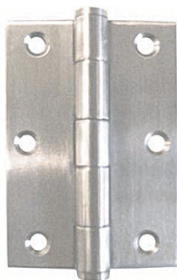

Butt Hinges

SSH852

SSH1003

Product Code	LxWxT	Pin	Screws#	Finish	Ctn qty	Pack	Price
SSH1003L-F	100x75x1.5	Fixed	8x1"	SS	2/100	BOX	POA
SSH1003L-L		Loose	8x1"	SS	2/100	BOX	POA
SSH1003-F	100x75x2.5	Fixed	10 x 1 1/4"	SS	2/100	BOX	POA
SSH1003-F M5			10 x 1 1/4"	SS	2/100	BOX	POA
SSH1003-F NS			None	SS	2/100	BOX	POA
SSH1003-L	100x75x2.5	Loose	10 x 1 1/4"	SS	2/100	BOX	POA
SSH1003-L M5			10 x 1 1/4"	SS	2/100	BOX	POA
SSH1003P-F	100x75x2.5	Fixed	10 x 1 1/4"	PSS	2/100	BOX	POA
SSH1003P-L		Loose	10 x 1 1/4"	PSS	2/100	BOX	POA
* Also available in 316 grade, refer page 6.4							
SSH1004-F	100x100x2.5	Fixed	10 x 1 1/4"	SS	2/80	BOX	POA
SSH1004-F M5			10 x 1 1/4"	SS	2/80	BOX	POA
SSH1004-L	100x75x2.5	Loose	10 x 1 1/4"	SS	2/80	BOX	POA
SSH1004-L M5			10 x 1 1/4"	SS	2/80	BOX	POA
SSH1004P-F	100x75x2.5	Fixed	10 x 1 1/4"	PSS	2/80	BOX	POA
SSH1004P-L		Loose	10 x 1 1/4"	PSS	2/80	BOX	POA

Butt Hinges

SSH852

Product Code	LxWxT	Pin	Screws#	Finish	Ctn qty	Pack	Price
SSH50-F	50x38x1.2	Fixed	7 x 3/4"	SS	20/200	BOX	POA
SSH70-F	70x50x1.5	Fixed	8x1"	SS	20/100	BOX	POA
SSH70-L		Loose	8x1"	SS	20/100	BOX	POA
SSH85-F	85x60x1.5	Fixed	8x1"	SS	20/100	BOX	POA
SSH85-L		Loose	8x1"	SS	20/100	BOX	POA
SSH852-F	85x60x2	Fixed	8x1"	SS	2/100	BOX	POA
SSH852-L		Loose	8x1"	SS	2/100	BOX	POA
SSH852P-F	85x60x2	Fixed	8x1"	PSS	2/100	BOX	POA
SSH852P-L		Loose	8x1"	PSS	2/100	BOX	POA