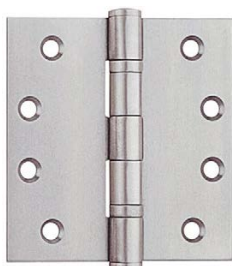

Bearing Hinges

SSH1004B

Product Code	LxWxT	Pin	Screws#	Finish	Ctn qty	Pack	Price
SSH1003BL-F	100x75x2.5	Fixed	10 x 1 1/4"	SS	2/100	BOX	POA
SSH1003BL-L		Loose	10 x 1 1/4"	SS	2/100	BOX	POA
SSH1004BL-F	100x100x2.5	Fixed	10 x 1 1/4"	SS	2/100	BOX	POA
SSH1004BL-L		Loose	10 x 1 1/4"	SS	2/100	BOX	POA
SSH1003B-F	100x75x3	Fixed	10 x 1 1/4"	SS	2/100	BOX	POA
SSH1003B-L		Loose	10 x 1 1/4"	SS	2/100	BOX	POA
SSH1004B-F	100x100x3	Fixed	10 x 1 1/4"	SS	2/80	BOX	POA
SSH1004B-L		Loose	10 x 1 1/4"	SS	2/80	BOX	POA