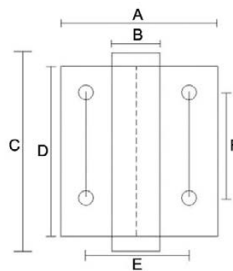

6: Hinges

316 Stainless Steel Hinges (con.)

Spring 316 SS Hinges

Product Code	Finish	Ctn qty	Pack	Price

SSSH003B OP PSS-316	PSS	2/56	BOX	POA
Screws: M6*30*2PCS, M6*25*2PCS, Latin screw*2PCS 316PSS SPRING HINGE, GLASS TO GLASS, OPPOSITE DESIGN				

SSSH003B OP SS-316	SS	2/56	BOX	POA
Screws: M6*30*2PCS, M6*25*2PCS, Latin screw*2PCS 316 SS SPRING HINGE, GLASS TO GLASS, OPPOSITE DESIGN				

SSSH003B PSS-316	PSS	2/56	BOX	POA
Screws: M6*30*2PCS, M6*25*2PCS, Latin screw*2PCS 316 PSS SPRING HINGE, GLASS TO GLASS ,ORI DESIGN				

SSSH003B SS-316	SS	2/56	BOX	POA
Screws: M6*30*2PCS, M6*25*2PCS, Latin screw*2PCS 316 SS SPRING HINGE, GLASS TO GLASS ,ORI DESIGN				

A	B	C	D	E	F
71	22	90	77	54	48

SSSH003C PSS-316	PSS	2/56	BOX	POA
Screws: M6*30*2PCS, M6*25*2PCS, Latin screw*2PCS 316PSS SPRING HINGE, GLASS TO ROUND POST				

SSSH003C SS-316	SS	2/56	BOX	POA
Screws: M6*30*2PCS, M6*25*2PCS, Latin screw*2PCS 316 SS SPRING HINGE, GLASS TO ROUND POST				

A	B	C	D	E	F
22	90	54	44	48	73

304 Fast-Fix Bearing Hinges

304 Fast-Fix Bearing Warp Around Hinges

- 304 Grade Stainless Steel Body & Ball Bearing
- 304 Grade Stainless Steel Endcap

Product Code	LxWxT	Pin	Screws#	Finish	Ctn qty	Pack	Price
SSHH100 WA-B	100x49x2.5	Fixed	10#X8#X13 mm	SS	10/80	Box	POA