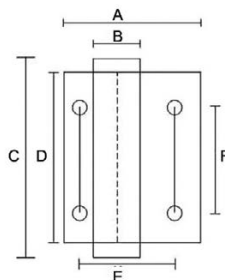

### 316 SS Butt Hinges

Product Code	LxWxT	Pin	Screws#	Finish	Ctn qty	Pack	Price
SSH1003-F 316NS	100x75x2.5	Fixed	none	SS	2/100	BOX	POA
SSH1003-L 316NS	100x75x2.5	Loose	none	SS	2/100	BOX	POA
SSH1004-F 316NS	100x100x2.5	Fixed	none	SS	2/100	BOX	POA
SSH1004-L 316NS	100x100x2.5	Loose	none	SS	2/100	BOX	POA

### 316 Fast-Fix Bearing Hinges

Product Code	LxWxT	Type	Screws#	Finish	Ctn qty	Pack	Price
SSHH100A-F 316NS	100x49x2.5	#3	none	SS	2/100	BOX	POA
SSHH100T-F 316NS	100x49x2.5	#9	none	SS	2/100	BOX	POA

### Spring 316 SS Hinges

SSSH003A OP SS-316

Product Code	Finish	Ctn qty	Pack	Price
SSSH003A OP PSS-316	PSS	2/56	BOX	POA
Screws: M6*30*2PCS, M6*25*2PCS, Latin screw*2PCS 316 PSS SPRING HINGE, GLASS TO SQUARE POST, OPPOSITE DESIGN				
SSSH003A OP SS-316	SS	2/56	BOX	POA
Screws: M6*30*2PCS, M6*25*2PCS, Latin screw*2PCS 316 SS SPRING HINGE, GLASS TO SQUARE POST, OPPOSITE DESIGN				

SSSH003A SS-316

SSSH003A PSS-316	PSS	2/56	BOX	POA
Screws: M6*30*2PCS, M6*25*2PCS, Latin screw*2PCS 316 PSS SPRING HINGE, GLASS TO SQUARE POST				
SSSH003A SS-316	SS	2/56	BOX	POA
Screws: M6*30*2PCS, M6*25*2PCS, Latin screw*2PCS 316 SS SPRING HINGE, GLASS TO SQUARE POST				