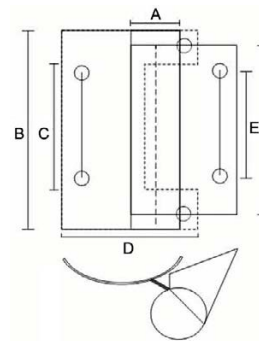

A	B	C	D	E	F
71	22	90	77	54	48

SSSH003C PSS-316	PSS	2/56	BOX	POA
Screws: M6*30*2PCS, M6*25*2PCS, Latin screw*2PCS 316PSS SPRING HINGE, GLASS TO ROUND POST				

SSSH003C SS-316	SS	2/56	BOX	POA
Screws: M6*30*2PCS, M6*25*2PCS, Latin screw*2PCS 316 SS SPRING HINGE, GLASS TO ROUND POST