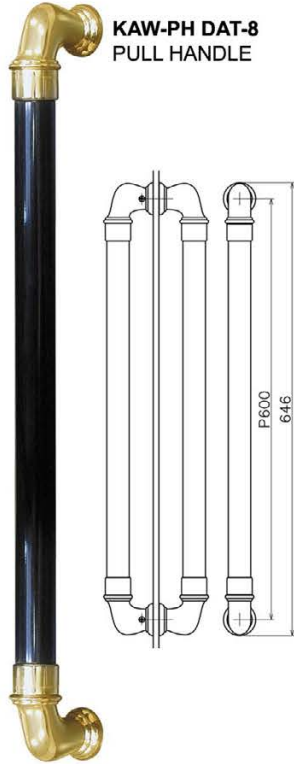

# 1: Designer Hardware

## Japan - Elegance is a statement

**KAWA**  
TOKYO, JAPAN

**KAW-PH DAT-8**  
PULL HANDLE

**KAW-PH DAT-9**  
PULL HANDLE

**KAW-PH DH781**  
PULL HANDLE

**KAW-PH DA009**  
PULL HANDLE

**KAW-PH DA029**  
PULL HANDLE

**KAW-PH DA043**  
PULL HANDLE