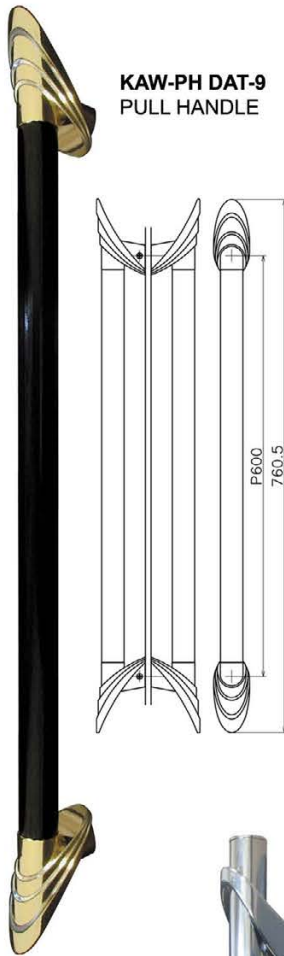

# 1: Designer Hardware

## Japan - Elegance is a statement

**KAWA**  
TOKYO, JAPAN

**KAW-PH DAT-8**  
PULL HANDLE

**KAW-PH DAT-9**  
PULL HANDLE

**KAW-PH DH781**  
PULL HANDLE

**KAW-PH DA009**  
PULL HANDLE

**KAW-PH DA029**  
PULL HANDLE

**KAW-PH DA043**  
PULL HANDLE