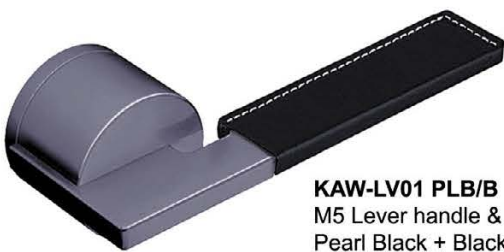

1: Designer Hardware

Japan - Elegance is a statement

KAWA
TOKYO, JAPAN

KAW-LV01 PLB/B
M5 Lever handle & Rose/
Pearl Black + Black Leather

KAW-LV01 C/DB
M5 Lever handle & Rose/
Chrome + Dark Brown Leather

KAW-LV02 CP
M1 Lever handle & Rose/
Chrome

KAW-LV02 PLB
M1 Lever handle & Rose/
Pearl Black

KAW-LV03 PLB/B
Du Lever handle & Rose/
Pearl Black + Black Leather

KAW-LV03 C/B
Du Lever handle & Rose/
Chrome + Black Leather

* Optional: