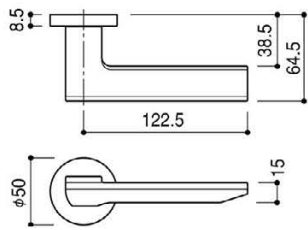

## Japan - Elegance is a statement

**KAWA**  
TOKYO, JAPAN

**KAW-LV16 BLK**  
Shot Black  
Lever Handle with Rose & Escutcheon

**KAW-LV17 CP**  
Shot Chrome  
Lever Handle with Rose & Escutcheon

**KAW-LV18 SN**  
Shot Nickel  
Lever Handle with Rose & Escutcheon