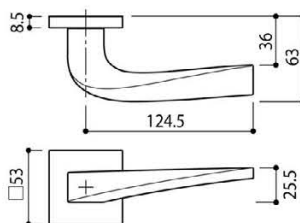

KAW-LV22 CP
Shot Chrome
Lever Handle with Rose & Escutcheon