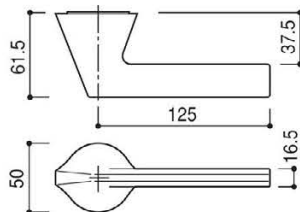

## Japan - Elegance is a statement

**KAWA**  
TOKYO, JAPAN

**KAW-LV16 BLK**  
Shot Black  
Lever Handle with Rose & Escutcheon

**KAW-LV17 CP**  
Shot Chrome  
Lever Handle with Rose & Escutcheon

**KAW-LV18 SN**  
Shot Nickel  
Lever Handle with Rose & Escutcheon