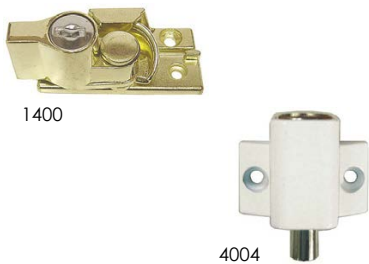

3: Residential Door Hardware

Other Locking Products

Patio Bolts

Product Code	Description	Finish	Ctn qty	Pack	Price
8005-B	Slimline Patio Bolt	BLK	10/100	BU	POA
8825-B	High Security Patio Bolt with Lock - KA or KD	BLK	10/100	VP	POA
8825-BR		BR	10/100	VP	POA
8825-S		SIL	10/100	VP	POA
8825-W		WH	10/100	VP	POA
88258	180mm bolt(no cap) for 8825 patio bolt	-	1/100	BU	POA

Window Locks

Product Code	Description	Finish	Ctn qty	Pack	Price
1400-BR	Sash Window Lock - KA or KD	BR	10/100	VP	POA
1400-G		G	10/100	VP	POA
1400-SC		SC	10/100	VP	POA
1400-CP		CP	10/100	VP	POA
4004-B	Mini Push Lock - KA or KD	B	10/100	VP	POA
4004-W		WH	10/100	VP	POA

Rim Night Latch

Product Code	Description	Finish	Ctn qty	Pack	Price
V201 DB	Rim Night Latch with Hold Back with C4, 5 Pin Cylinder included	DB	1/30	BOX	POA

Dead Lock Night Latch

Product Code	Description	Finish	Ctn qty	Pack	Price
V202 CP	ZINC DIE-CASTING DEAD LOCK - NIGHT LATCH WITH HOLD BACK WITH C4,5 PIN CYLINDER INCLUDED	CP	6/24	VP	POA

Rim Deadlock

Product Code	Description	Finish	Ctn qty	Pack	Price
V291 DB	Double Cyl. Deadlock with C4, 5 Pin Cylinders	DB	6/24	VP	POA
V291 CP		CP	6/24	VP	POA