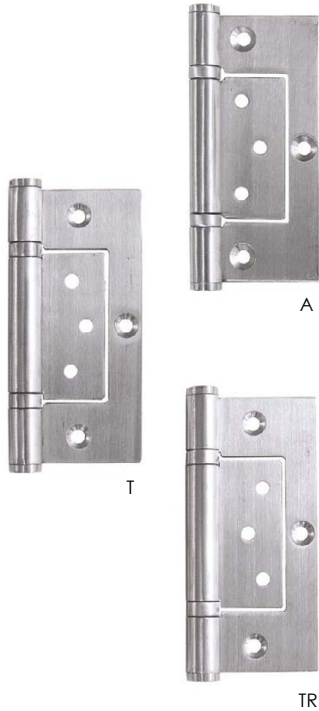

Stainless Steel Hinges (cont.)

Fast-Fix Bearing Hinges

Product Code	LxWxT	Type	Screws#	Finish	Ctn qty	Pack	Price
SSHH100A-F NS	102x49x2.5	#3	none	SS	2/100	BOX	POA
SSHH100A-F	102x49x2.5	#3	10 x 1/2"	SS	2/100	BOX	POA

* Also available in 316 grade, refer page 6.4

Product Code	LxWxT	Type	Screws#	Finish	Ctn qty	Pack	Price
SSHH100T-F NS	102x49x2.5	#9	none	SS	2/100	BOX	POA
SSHH100T-F	102x49x2.5	#9	10x 1 1/4"	SS	2/100	BOX	POA
SSHH100TA-F		#9	10 x 1 1/4" 10 x 1/2"	SS	2/100	BOX	POA

* Also available in 316 grade, refer page 6.4

Product Code	LxWxT	Type	Screws#	Finish	Ctn qty	Pack	Price
SSHH100TR-F	102x49x2.5	Rev.#9	10 x 1 1/4"	SS	2/100	BOX	POA

Lift-Off Hinges

Product Code	LxWxT	Pin	Screws#	Finish	Ctn qty	Pack	Price
SSLH-L	100x75x2.5	Left	10 x 1 1/4"	SS	2/100	BOX	POA
SSLH-R	100x75x2.5	Right	10 x 1 1/4"	SS	2/100	BOX	POA
			16mm pin				
SSLH-L Z	100x75x2.5	Left	10 x 1 1/4"	SS	2/100	BOX	POA
SSLH-R Z	100x75x2.5	Right	10 x 1 1/4"	SS	2/100	BOX	POA
		Z Hole Pattern					

Stainless Screws

SS#9x32

SS#M5

Product Code	Description	Finish	Ctn qty	Pack	Price
SS#9x32-8 SS	9 gauge 32mm SS wood screws - 8pcs	SS	1/100	BU	POA
SS#M5-8 SS	M5 SS metal thread screws - 8pcs	SS	1/100	BU	POA