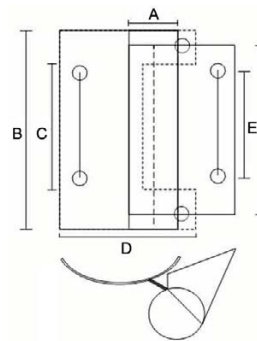

6: Hinges

316 Stainless Steel Hinges (con.)

Spring 316 SS Hinges

SSSH003B OP SS-316

SSSH003B SS-316

SSSH003C SS-316

Product Code	Finish	Ctn qty	Pack	Price
SSSH003B OP PSS-316 Screws: M6*30*2PCS, M6*25*2PCS, Latin screw*2PCS 316PSS SPRING HINGE, GLASS TO GLASS, OPPOSITE DESIGN	PSS	2/56	BOX	POA
SSSH003B OP SS-316 Screws: M6*30*2PCS, M6*25*2PCS, Latin screw*2PCS 316 SS SPRING HINGE, GLASS TO GLASS, OPPOSITE DESIGN	SS	2/56	BOX	POA
SSSH003B PSS-316 Screws: M6*30*2PCS, M6*25*2PCS, Latin screw*2PCS 316 PSS SPRING HINGE, GLASS TO GLASS ,ORI DESIGN	PSS	2/56	BOX	POA
SSSH003B SS-316 Screws: M6*30*2PCS, M6*25*2PCS, Latin screw*2PCS 316 SS SPRING HINGE, GLASS TO GLASS ,ORI DESIGN	SS	2/56	BOX	POA

A	B	C	D	E	F
71	22	90	77	54	48

SSSH003C PSS-316 Screws: M6*30*2PCS, M6*25*2PCS, Latin screw*2PCS 316PSS SPRING HINGE, GLASS TO ROUND POST	PSS	2/56	BOX	POA
SSSH003C SS-316 Screws: M6*30*2PCS, M6*25*2PCS, Latin screw*2PCS 316 SS SPRING HINGE, GLASS TO ROUND POST	SS	2/56	BOX	POA

A	B	C	D	E	F
22	90	54	44	48	73

304 Fast-Fix Bearing Hinges

304 Fast-Fix Bearing Warp Around Hinges

- 304 Grade Stainless Steel Body & Ball Bearing
- 304 Grade Stainless Steel Endcap

Product Code	LxWxT	Pin	Screws#	Finish	Ctn qty	Pack	Price
SSSH100 WA-B	100x49x2.5	Fixed	10#X8#X13 mm	SS	10/80	Box	POA