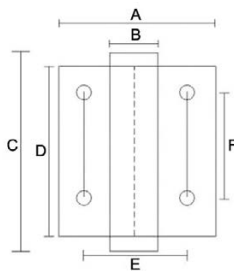

6: Hinges

316 Stainless Steel Hinges (con.)

Spring 316 SS Hinges

SSSH003B OP SS-316

SSSH003B SS-316

SSSH003C SS-316

Product Code	Finish	Ctn qty	Pack	Price
SSSH003B OP PSS-316 Screws: M6*30*2PCS, M6*25*2PCS, Latin screw*2PCS 316PSS SPRING HINGE, GLASS TO GLASS, OPPOSITE DESIGN	PSS	2/56	BOX	POA
SSSH003B OP SS-316 Screws: M6*30*2PCS, M6*25*2PCS, Latin screw*2PCS 316 SS SPRING HINGE, GLASS TO GLASS, OPPOSITE DESIGN	SS	2/56	BOX	POA
SSSH003B PSS-316 Screws: M6*30*2PCS, M6*25*2PCS, Latin screw*2PCS 316 PSS SPRING HINGE, GLASS TO GLASS ,ORI DESIGN	PSS	2/56	BOX	POA
SSSH003B SS-316 Screws: M6*30*2PCS, M6*25*2PCS, Latin screw*2PCS 316 SS SPRING HINGE, GLASS TO GLASS ,ORI DESIGN	SS	2/56	BOX	POA

A	B	C	D	E	F
71	22	90	77	54	48

SSSH003C PSS-316 Screws: M6*30*2PCS, M6*25*2PCS, Latin screw*2PCS 316PSS SPRING HINGE, GLASS TO ROUND POST	PSS	2/56	BOX	POA
SSSH003C SS-316 Screws: M6*30*2PCS, M6*25*2PCS, Latin screw*2PCS 316 SS SPRING HINGE, GLASS TO ROUND POST	SS	2/56	BOX	POA

A	B	C	D	E	F
22	90	54	44	48	73

304 Fast-Fix Bearing Hinges

304 Fast-Fix Bearing Warp Around Hinges

- 304 Grade Stainless Steel Body & Ball Bearing
- 304 Grade Stainless Steel Endcap

Product Code	LxWxT	Pin	Screws#	Finish	Ctn qty	Pack	Price
SSSH100 WA-B	100x49x2.5	Fixed	10#X8#X13 mm	SS	10/80	Box	POA