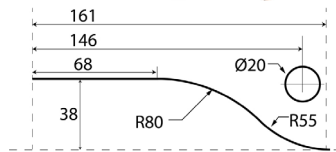

4: Commercial Door Hardware

Patch Fittings

GD-BOTTOM P DPF3

Product Code	Description	Price
GD-BOTTOM P DPF3	Bottom Patch	POA

GD-TOP P DPF2

Product Code	Description	Price
GD-TOP P DPF2	Top Patch	POA

GD-O PIVOT PATCH

Product Code	Description	Price
GD-O PIVOT PATCH	Overhead Pivot Patch	POA

GD-PATCH LOCK 01

Product Code	Description	Price
GD-PATCH LOCK 01	Patch Lock	POA

GD-SIDE PC DPF-1

Product Code	Description	Price
GD-SIDE PC DPF-1	Side Panel Connector	POA