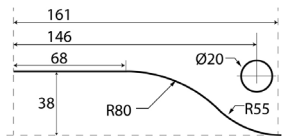

● **GD-BOTTOM P DPF3**

Bottom Patch