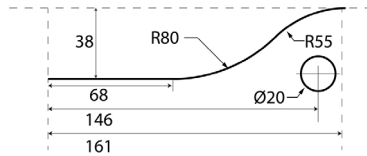

4: Commercial Door Hardware

Patch Fittings

GD-BOTTOM P DPF3

Product Code	Description	Price
GD-BOTTOM P DPF3	Bottom Patch	POA

GD-TOP P DPF2

Product Code	Description	Price
GD-TOP P DPF2	Top Patch	POA

GD-O PIVOT PATCH