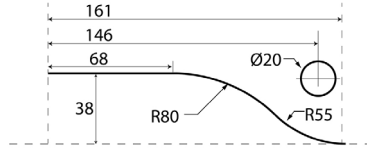

4: Commercial Door Hardware

Patch Fittings

GD-BOTTOM P DPF3

Product Code	Description	Price
GD-BOTTOM P DPF3	Bottom Patch	POA

GD-TOP P DPF2

Product Code	Description	Price
GD-TOP P DPF2	Top Patch	POA

GD-O PIVOT PATCH