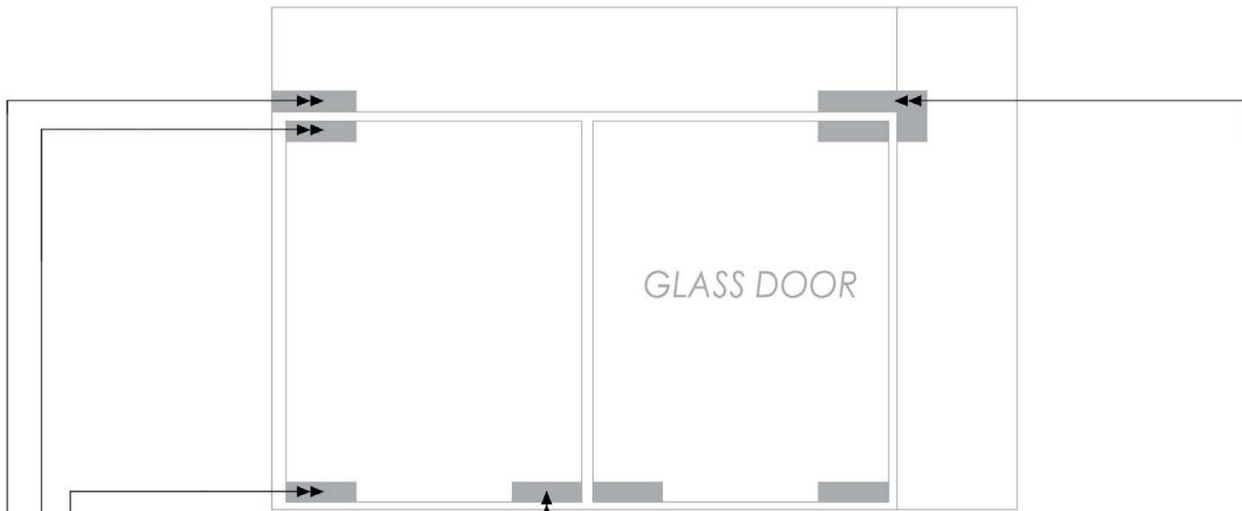

Product Code	Description	Price
GD-O PIVOT PATCH	Overhead Pivot Patch	POA

GD-PATCH LOCK 01

Product Code	Description	Price
GD-PATCH LOCK 01	Patch Lock	POA

GD-SIDE PC DPF-1

Product Code	Description	Price
GD-SIDE PC DPF-1	Side Panel Connector	POA

Glass Fittings Images

GLASS FITTINGS

● **GD-BOTTOM P DPF3**

Bottom Patch

● **GD-PATCH LOCK 01**

Patch LOCK

● **GD-TOP P DPF2**

Top Patch