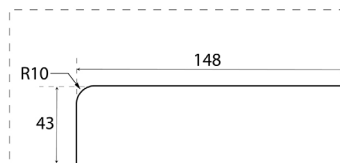

GD-PATCH LOCK 01

Product Code	Description	Price
GD-PATCH LOCK 01	Patch Lock	POA