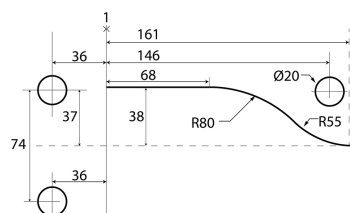

4: Commercial Door Hardware

Patch Fittings

GD-BOTTOM P DPF3

Product Code	Description	Price
GD-BOTTOM P DPF3	Bottom Patch	POA

GD-TOP P DPF2

Product Code	Description	Price
GD-TOP P DPF2	Top Patch	POA

GD-O PIVOT PATCH

Product Code	Description	Price
GD-O PIVOT PATCH	Overhead Pivot Patch	POA

GD-PATCH LOCK 01

Product Code	Description	Price
GD-PATCH LOCK 01	Patch Lock	POA

GD-SIDE PC DPF-1

Product Code	Description	Price
GD-SIDE PC DPF-1	Side Panel Connector	POA